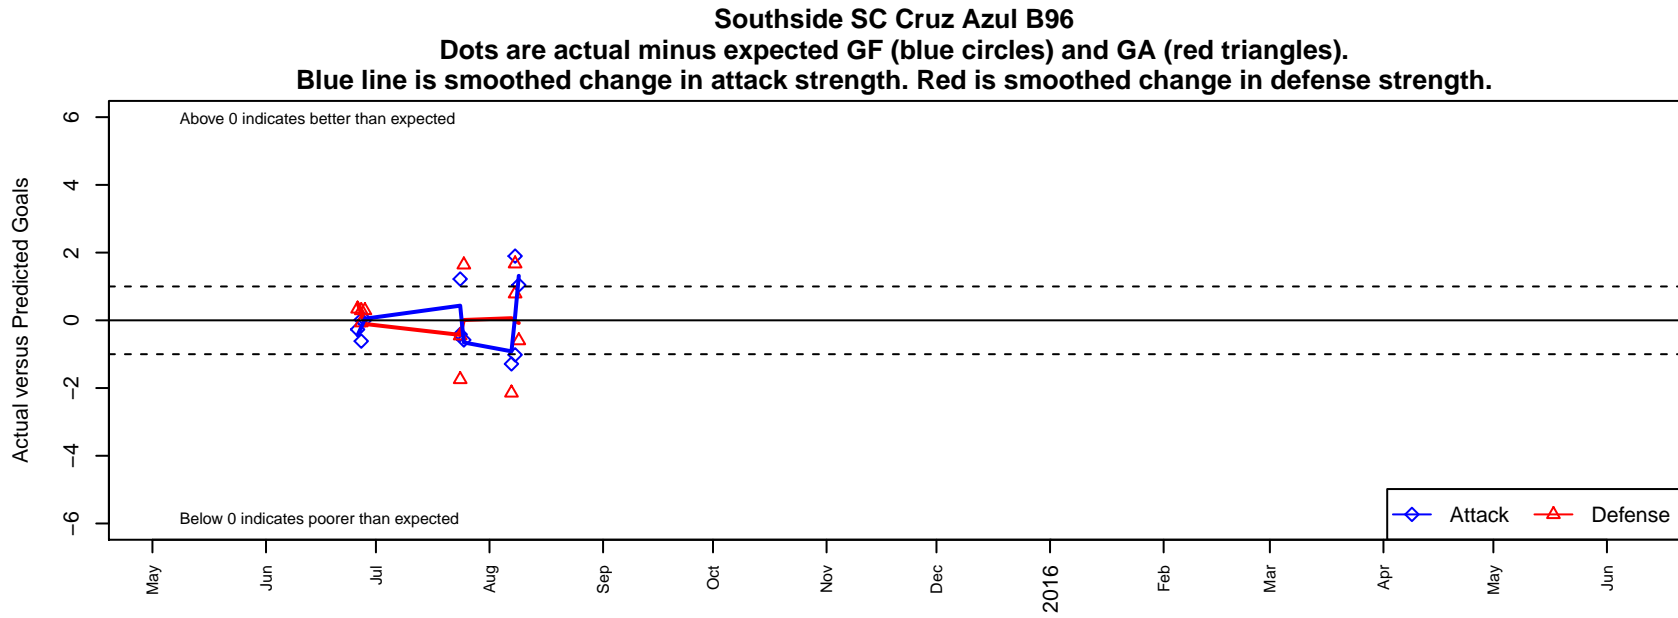

# Southside SC Cruz Azul B96

Southside SC  
Tigard, OR  
B96 total strength=1295  
attack=7.88 defense=3.93

alt names used:  
SSC Cruz Azul  
SSC Cruz Azul  
SOUTHSIDE CRUZ AZUL (OR)

Venues played:  
2015 Capital Cup BU19 Silver  
2015 Oswego Nike Cup Super Group Silver U1  
2015 Mt Hood Challenge U17-19

**attack and defense variance (black dot)  
relative to other teams  
and top 10 in region**

**attack and defense rating  
relative to others at age  
and all opponents in last 13 months**

**attack and defense rating  
relative to others at age  
and all opponents in last 13 months**

**Performance relative to 13 month average**

**Performance relative to 13 month average**

Distribution of opponents  
 Red = Lose zone, Blue = Win zone, Green = Even  
 Black line separates win/lose zones